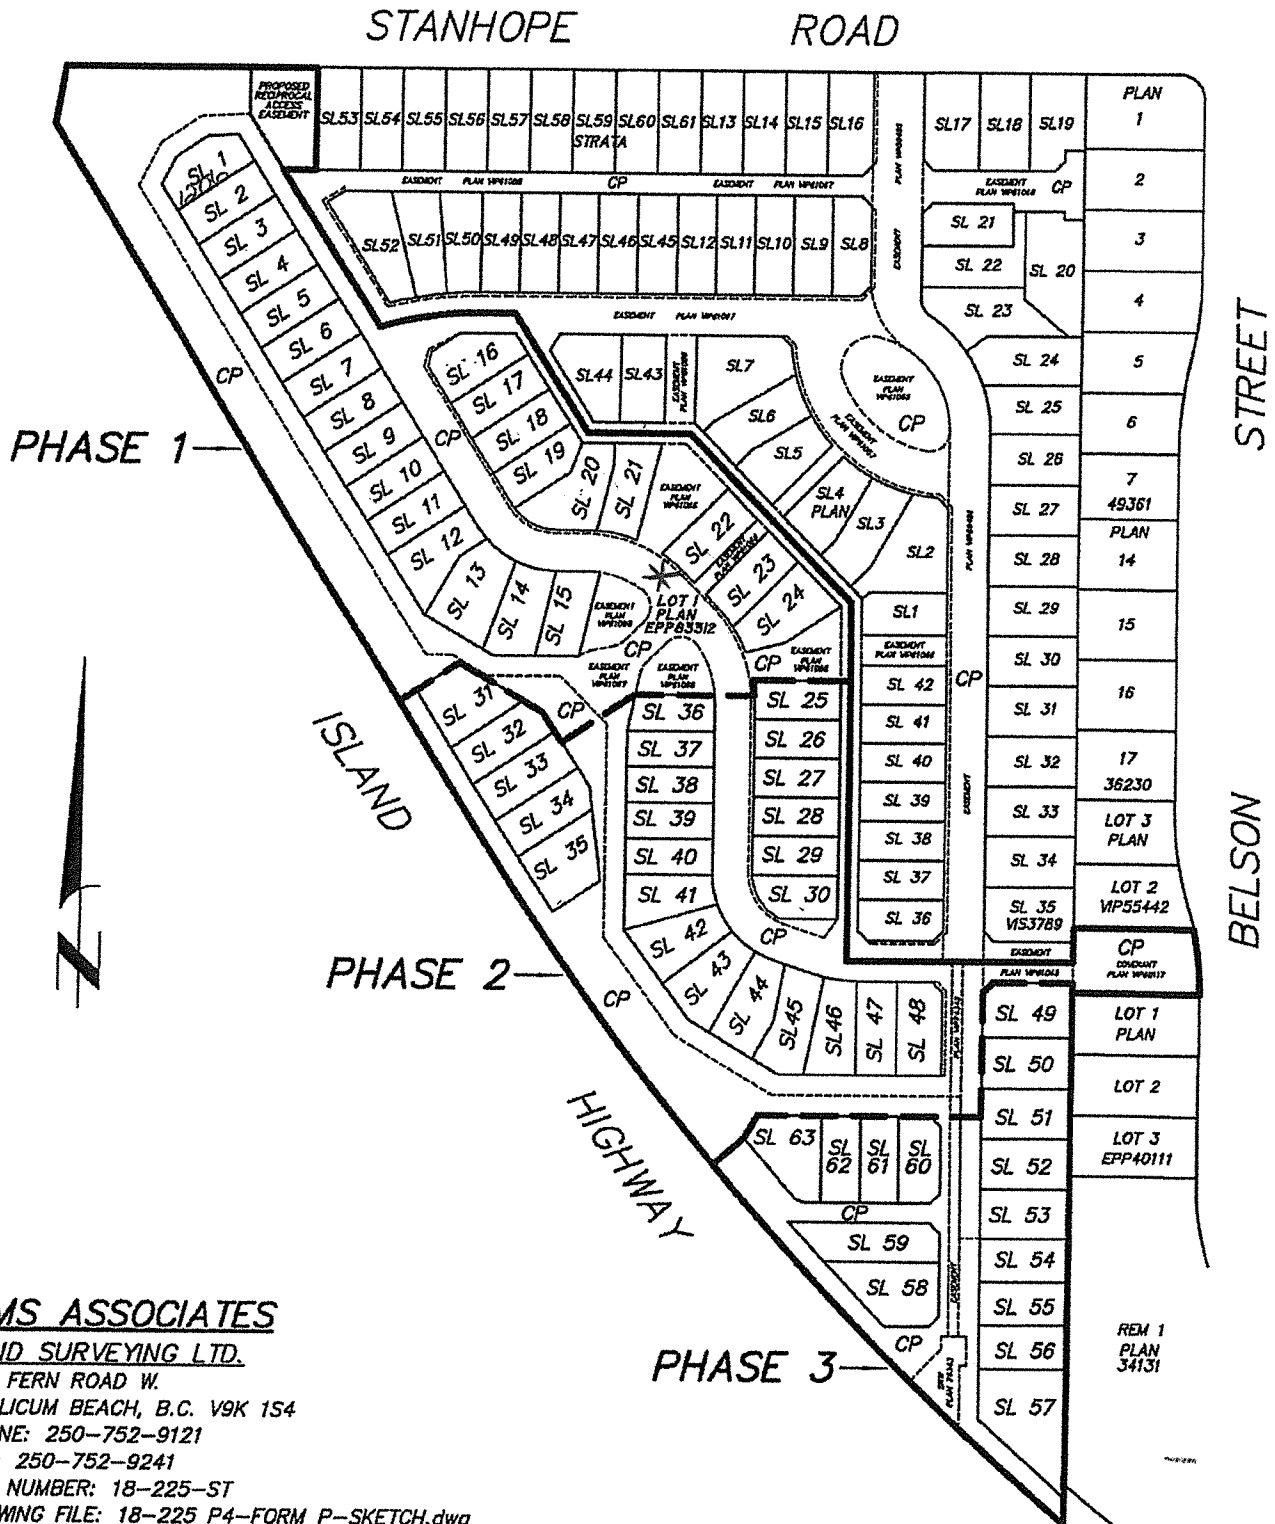

SCHEDULE A

PROPOSED PHASED STRATA PLAN OF LOT 1, DISTRICT LOT 74,
NANOOSE DISTRICT, PLAN EPP83312, TO ACCOMPANY FORM P.

SIMS ASSOCIATES
LAND SURVEYING LTD.
 223 FERN ROAD W.
 QUALICUM BEACH, B.C. V9K 1S4
 PHONE: 250-752-9121
 FAX: 250-752-9241
 FILE NUMBER: 18-225-ST
 DRAWING FILE: 18-225 P4-FORM P-SKETCH.dwg
 DATE: 2019-04-12